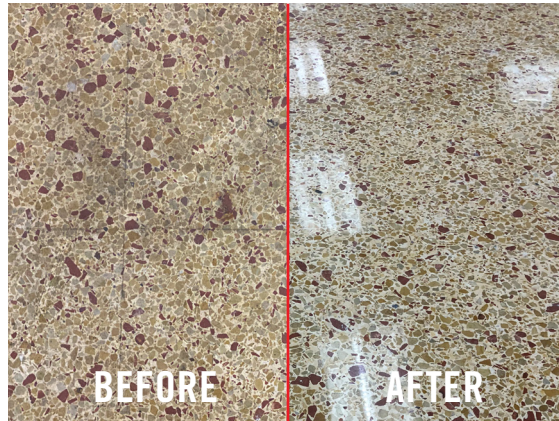

Applications	Product	MASTIC DEMON™	BLUE GRIND TOOL	GREEN HONE TOOL	NEUTRAL POLISH TOOL	RED SHINE TOOL
Removal:						
Concrete		■				
Polishing:						
Cementitious Terrazzo			■	■	■	■
Epoxy Set Terrazzo						
Concrete			■	■	■	■

POLISHING SYSTEM RESULTS

GRIND, HONE, POLISH, SHINE your way to unmatched gloss levels on concret and terrazzo.

CONCRETE

TERRAZZO

MASTIC DEMON™

Safe to use on concrete floors for the removal of adhesive, mastic, thinset, paint, epoxy, and more.

THINSET

PAINT

MASTIC